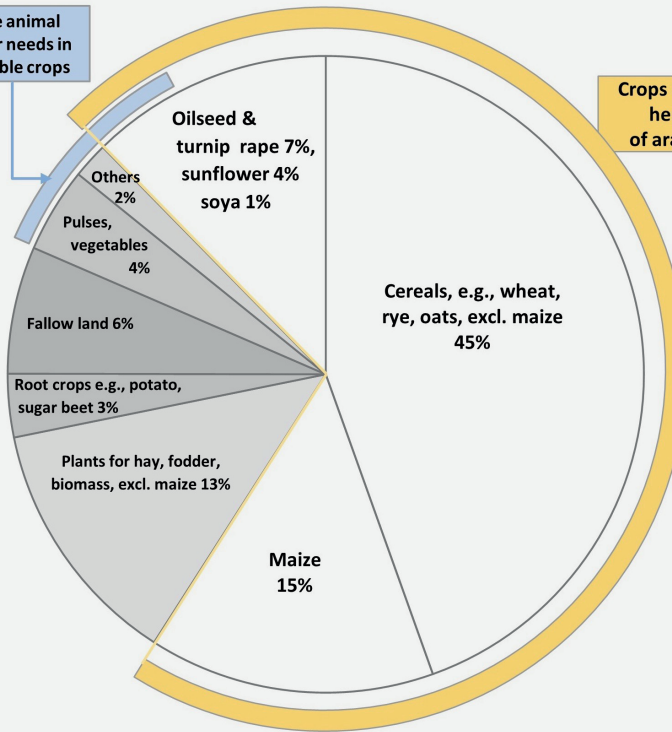

Variable animal pollinator needs in some arable crops

Crops addressed here 72% of arable land

Variable animal pollinator needs in fruits & grapes

Total land area in EU 27, 413 m ha (100%)
Utilized agricultural area, 162 m ha (39%)

Arable land 24 %, 99 m ha

Non-arable land 15 %, 63 m ha
permanent grassland 12%,
fruits & grapes 2,9%, others

Woodland & shrubland 44%, 182 m ha

Others 17%, 69 m ha
grassland, water & wetland, bare land, artificial land