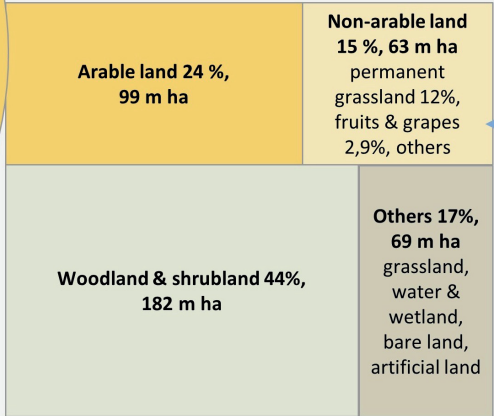

Variable animal pollinator needs in some arable crops

Crops addressed here 72% of arable land

Variable animal pollinator needs in fruits & grapes

Total land area in EU 27, 413 m ha (100%)
Utilized agricultural area, 162 m ha (39%)

Arable land 24 %, 99 m ha

Non-arable land 15 %, 63 m ha
permanent grassland 12%,
fruits & grapes 2,9%, others

Woodland & shrubland 44%, 182 m ha

Others 17%, 69 m ha
grassland, water & wetland, bare land, artificial land