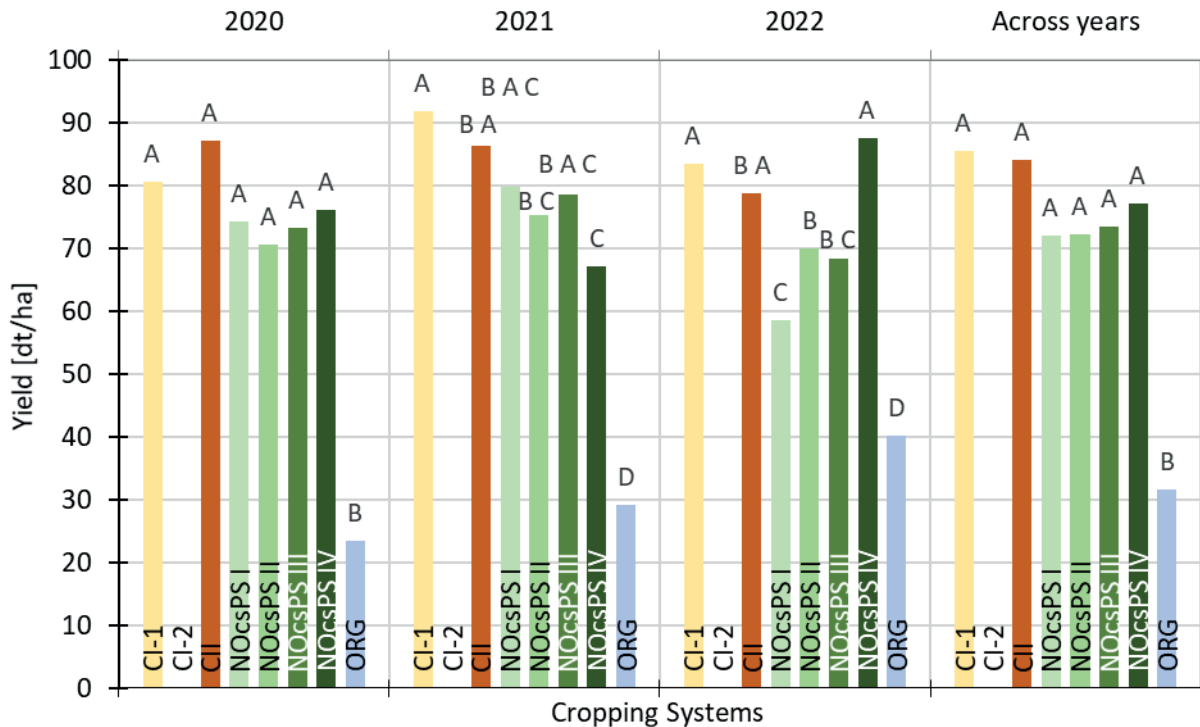

Winter wheat (WW1, Asory)

Yield difference [%] to CII	CI-1	CI-2	CII	NOcsPS I	NOcsPS II	NOcsPS III	NOcsPS IV	ORG
2020	-8 ^A	-	Reference	-15 ^A	-19 ^A	-16 ^A	-13 ^A	-73 ^B
2021	7 ^A	-	Reference	-7 ^{BA}	-13 ^B	-9 ^{BA}	-22 ^B	-66 ^C
2022	6 ^A	-	Reference	-26 ^C	-11 ^B	-13 ^{BC}	11 ^A	-49 ^D
Difference across years [%]	2^A	-	Reference	-14^A	-14^A	-13^A	-8^A	-62^B