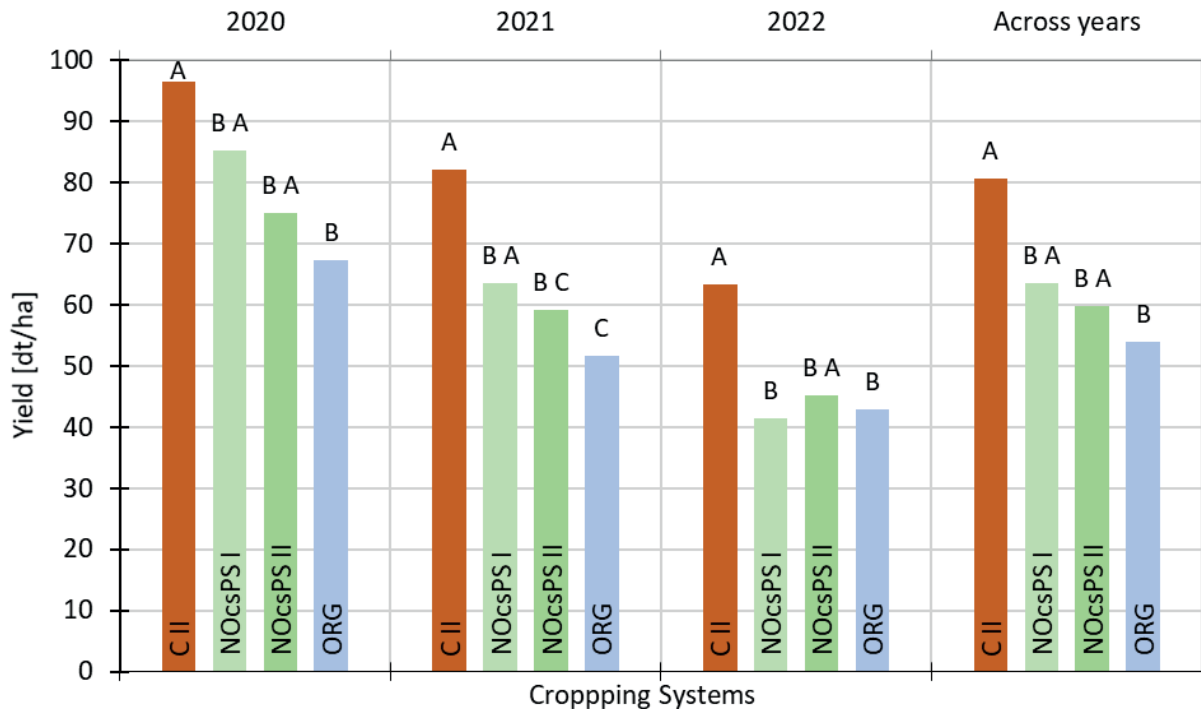

Winter wheat (WW1, Achim)

Yield difference [%] to CII	CII	NOcsPS I	NOcsPS II	ORG
2020	Reference	-12 ^A	-22 ^A	-30 ^A
2021	Reference	-23 ^A	-28 ^{BA}	-37 ^B
2022	Reference	-35 ^A	-29 ^A	-32 ^A
Difference across years [%]	Reference	-21^A	-26^A	-33^A