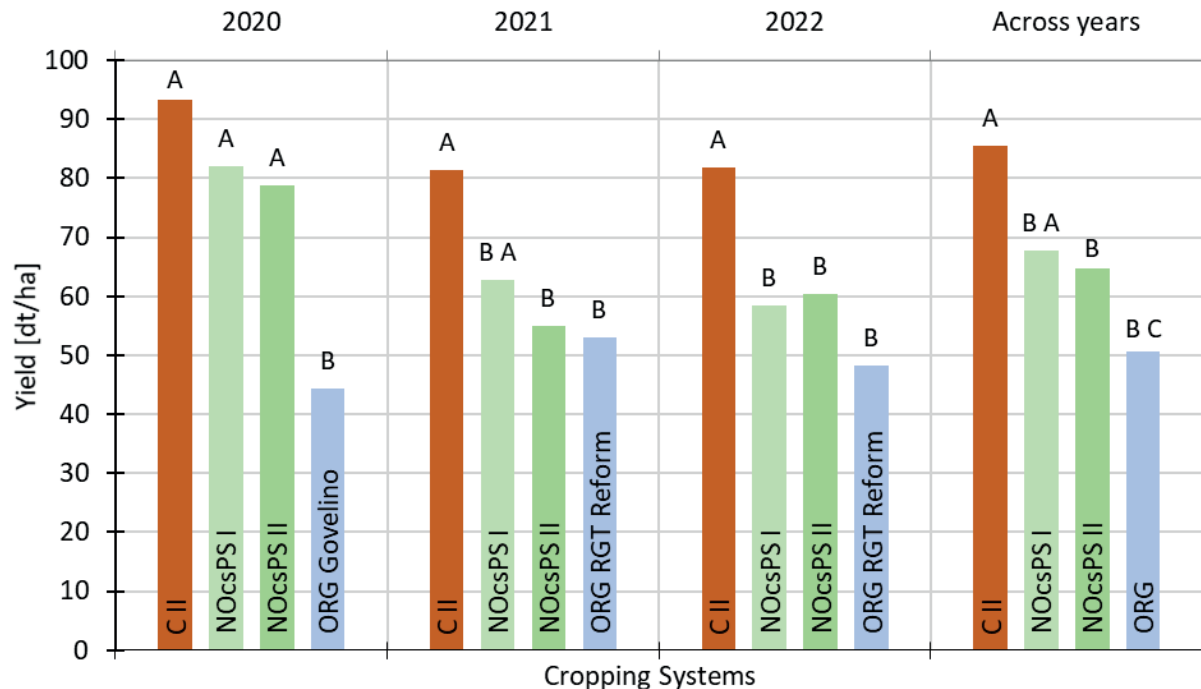

Winter wheat (WW2, RGT Reform or Govelino)

Yield difference [%] to CII	CII	NOcsPS I	NOcsPS II	ORG
2020	Reference	-12 ^A	-16 ^A	-53 ^B
2021	Reference	-23 ^A	-32 ^A	-35 ^A
2022	Reference	-29 ^A	-26 ^A	-41 ^A
Difference across years [%]	Reference	-21^A	-24^A	-41^{BA}