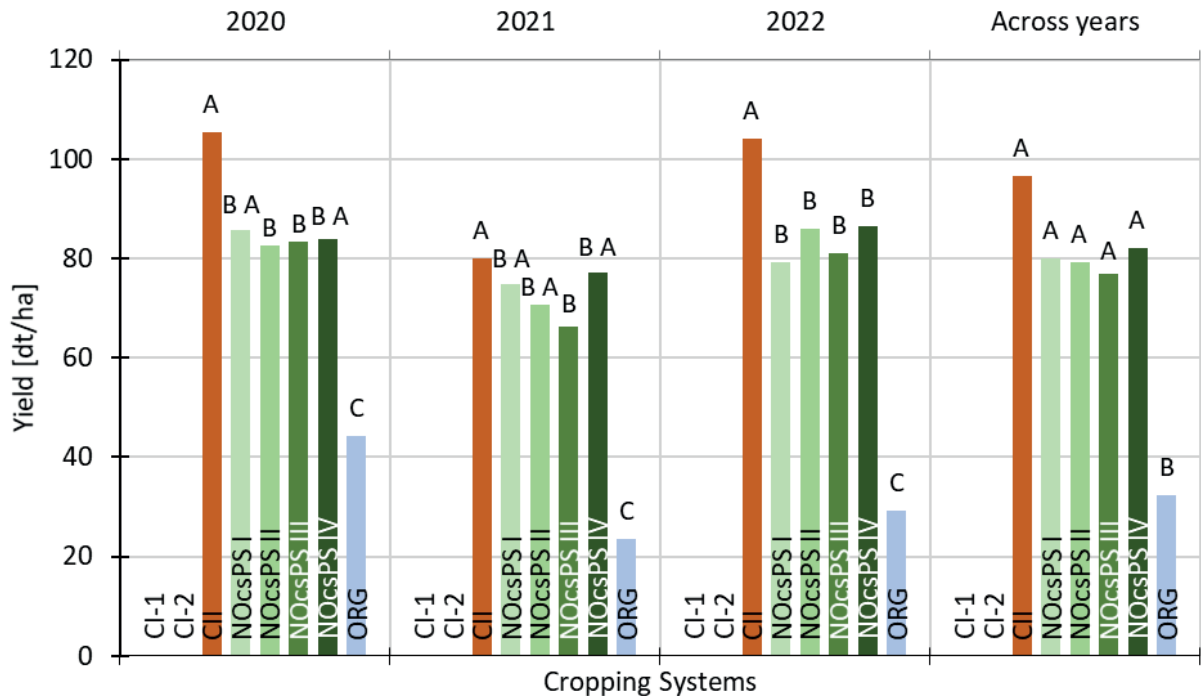

Winter triticale (Ramdam)

Yield difference [%] to CII	CI-1	CI-2	CII	NOcsPS I	NOcsPS II	NOcsPS III	NOcsPS IV	ORG
2020	-	-	Reference	-19 ^A	-22 ^A	-21 ^A	-20 ^A	-58 ^B
2021	-	-	Reference	-6 ^A	-11 ^A	-17 ^A	-4 ^A	-70 ^B
2022	-	-	Reference	-24 ^A	-17 ^A	-22 ^A	-17 ^A	-72 ^B
Difference across years [%]	-	-	Reference	-17^A	-18^A	-20^A	-15^A	-66^B