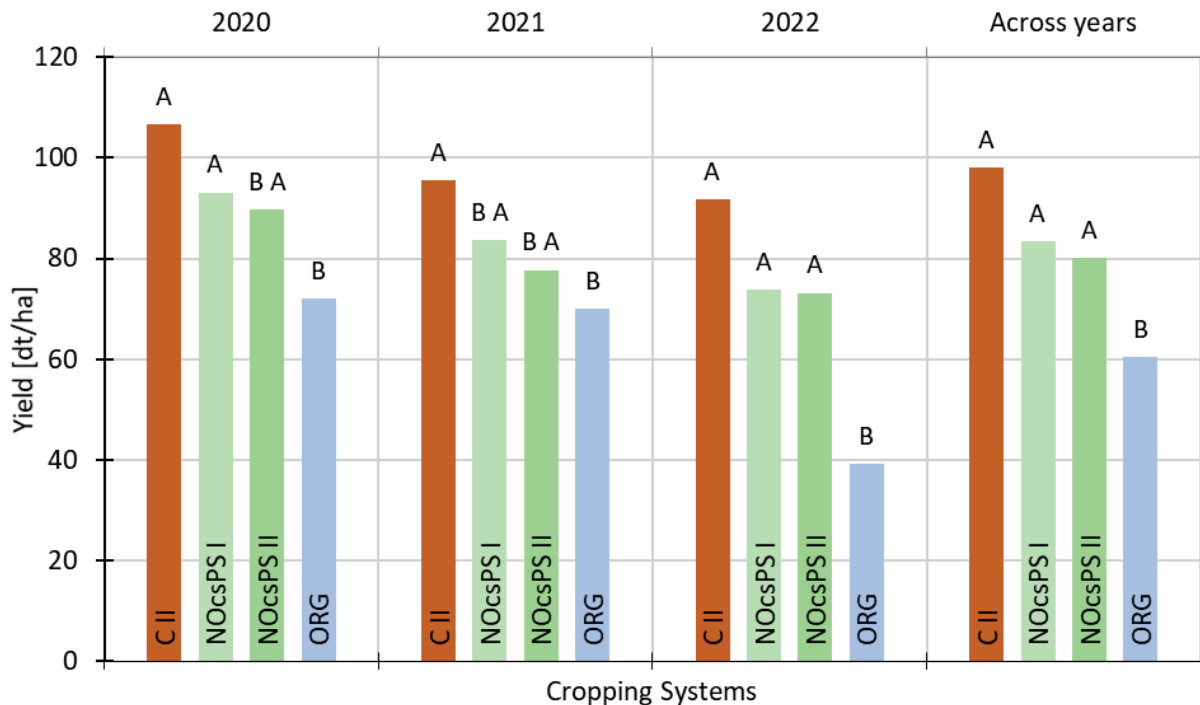

Winter rye (KWS Binntto)

Yield difference [%] to CII	CII	NOcsPS I	NOcsPS II	ORG
2020	Reference	-13 ^A	-16 ^{BA}	-33 ^B
2021	Reference	-12 ^A	-19 ^A	-27 ^A
2022	Reference	-20 ^A	-20 ^A	-57 ^B
Difference across years [%]	Reference	-15^A	-18^A	-38^B