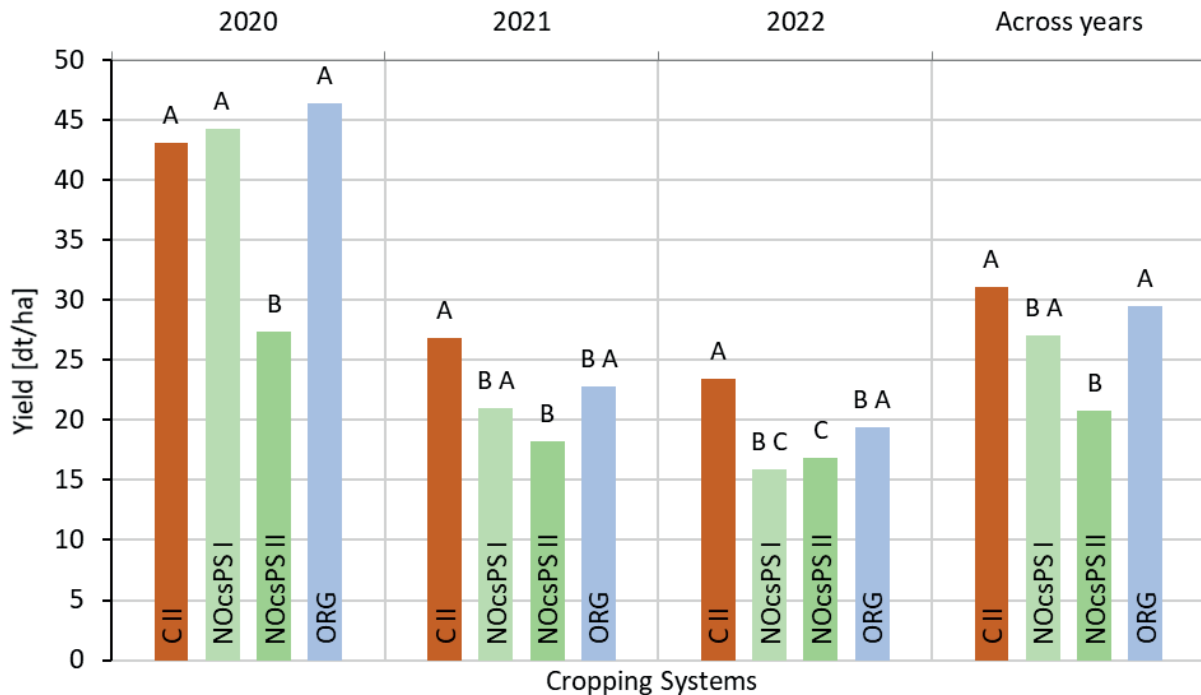

Pea (Astronaute)

Yield difference [%] to CII	CII	NOcsPS I	NOcsPS II	ORG
2020	Reference	3 ^A	-37 ^B	8 ^A
2021	Reference	-22 ^A	-32 ^A	-15 ^A
2022	Reference	-32 ^{BA}	-28 ^B	-17 ^A
Difference across years [%]	Reference	-13^{BA}	-33^B	-5^A