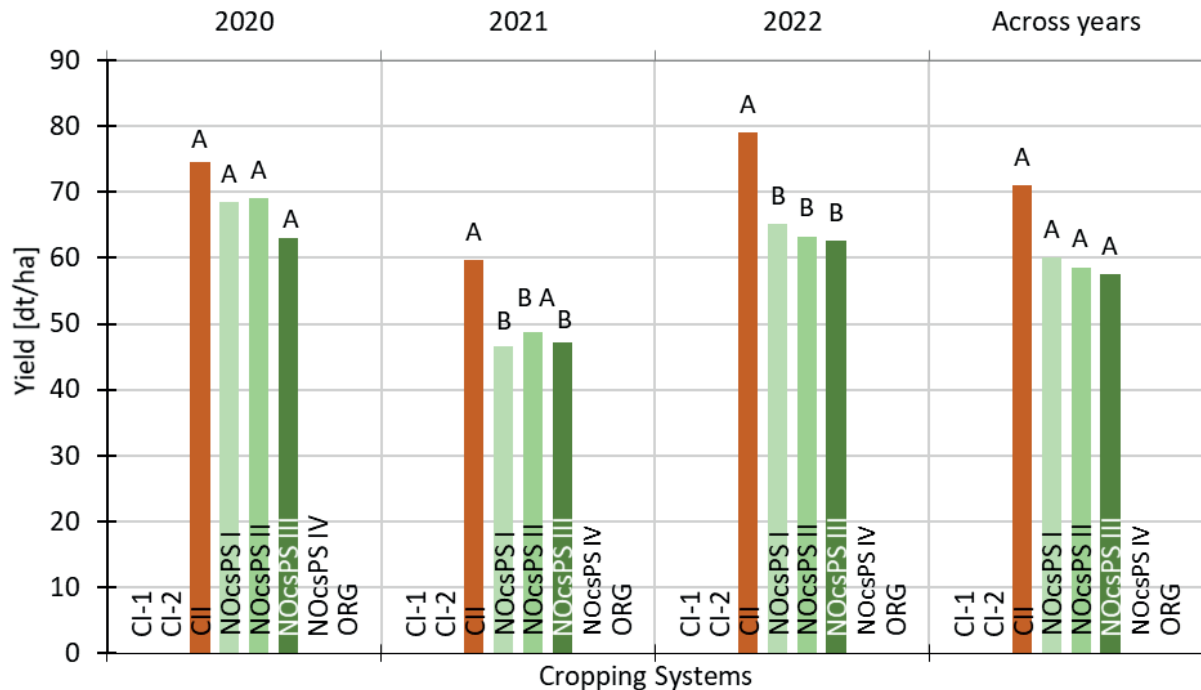

Spring barley (Leandra)

Yield difference [%] to CII	CI-1	CI-2	CII	NOcsPS I	NOcsPS II	NOcsPS III	NOcsPS IV	ORG
2020			Reference	-8 ^A	-8 ^A	-16 ^A		
2021			Reference	-22 ^A	-18 ^A	-21 ^A		
2022			Reference	-17 ^A	-20 ^A	-21 ^A		
Difference across years [%]			Reference	-15^A	-18^A	-19^A		