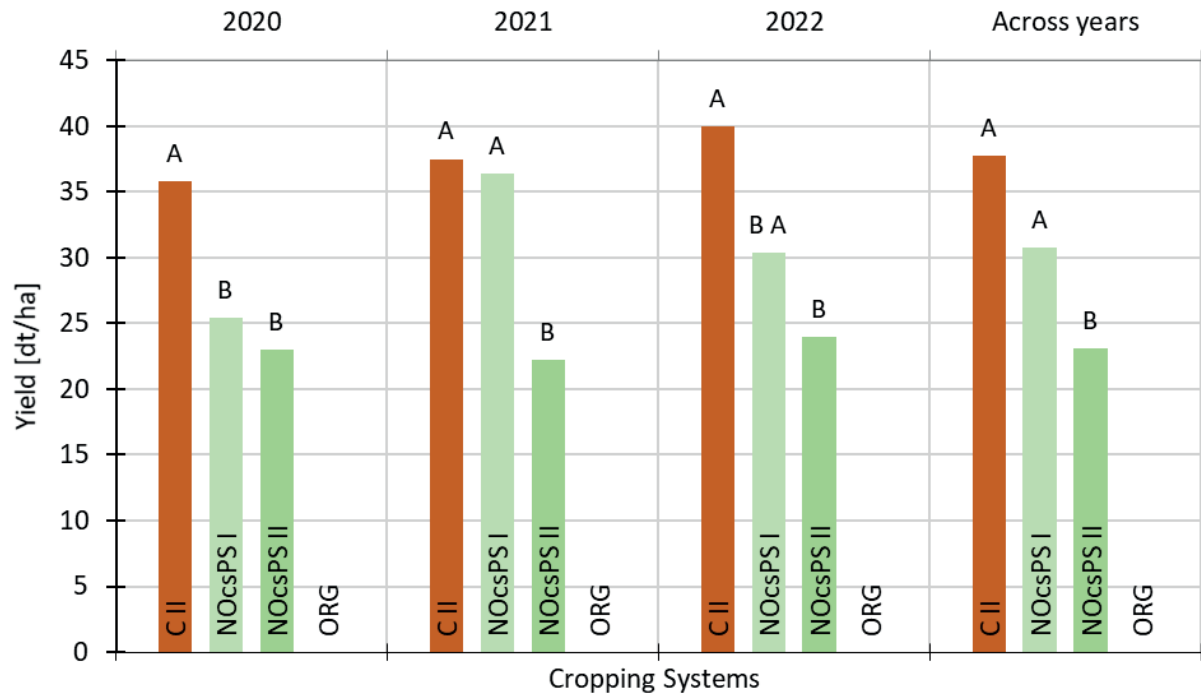

Spring barley (Leandra)

Yield difference [%] to CII	CII	NOcsPS I	NOcsPS II	ORG
2020	Reference	-29 ^A	-36 ^A	-
2021	Reference	-3 ^A	-41 ^B	-
2022	Reference	-24 ^A	-40 ^A	-
Difference across years [%]	Reference	-19^A	-39^B	-