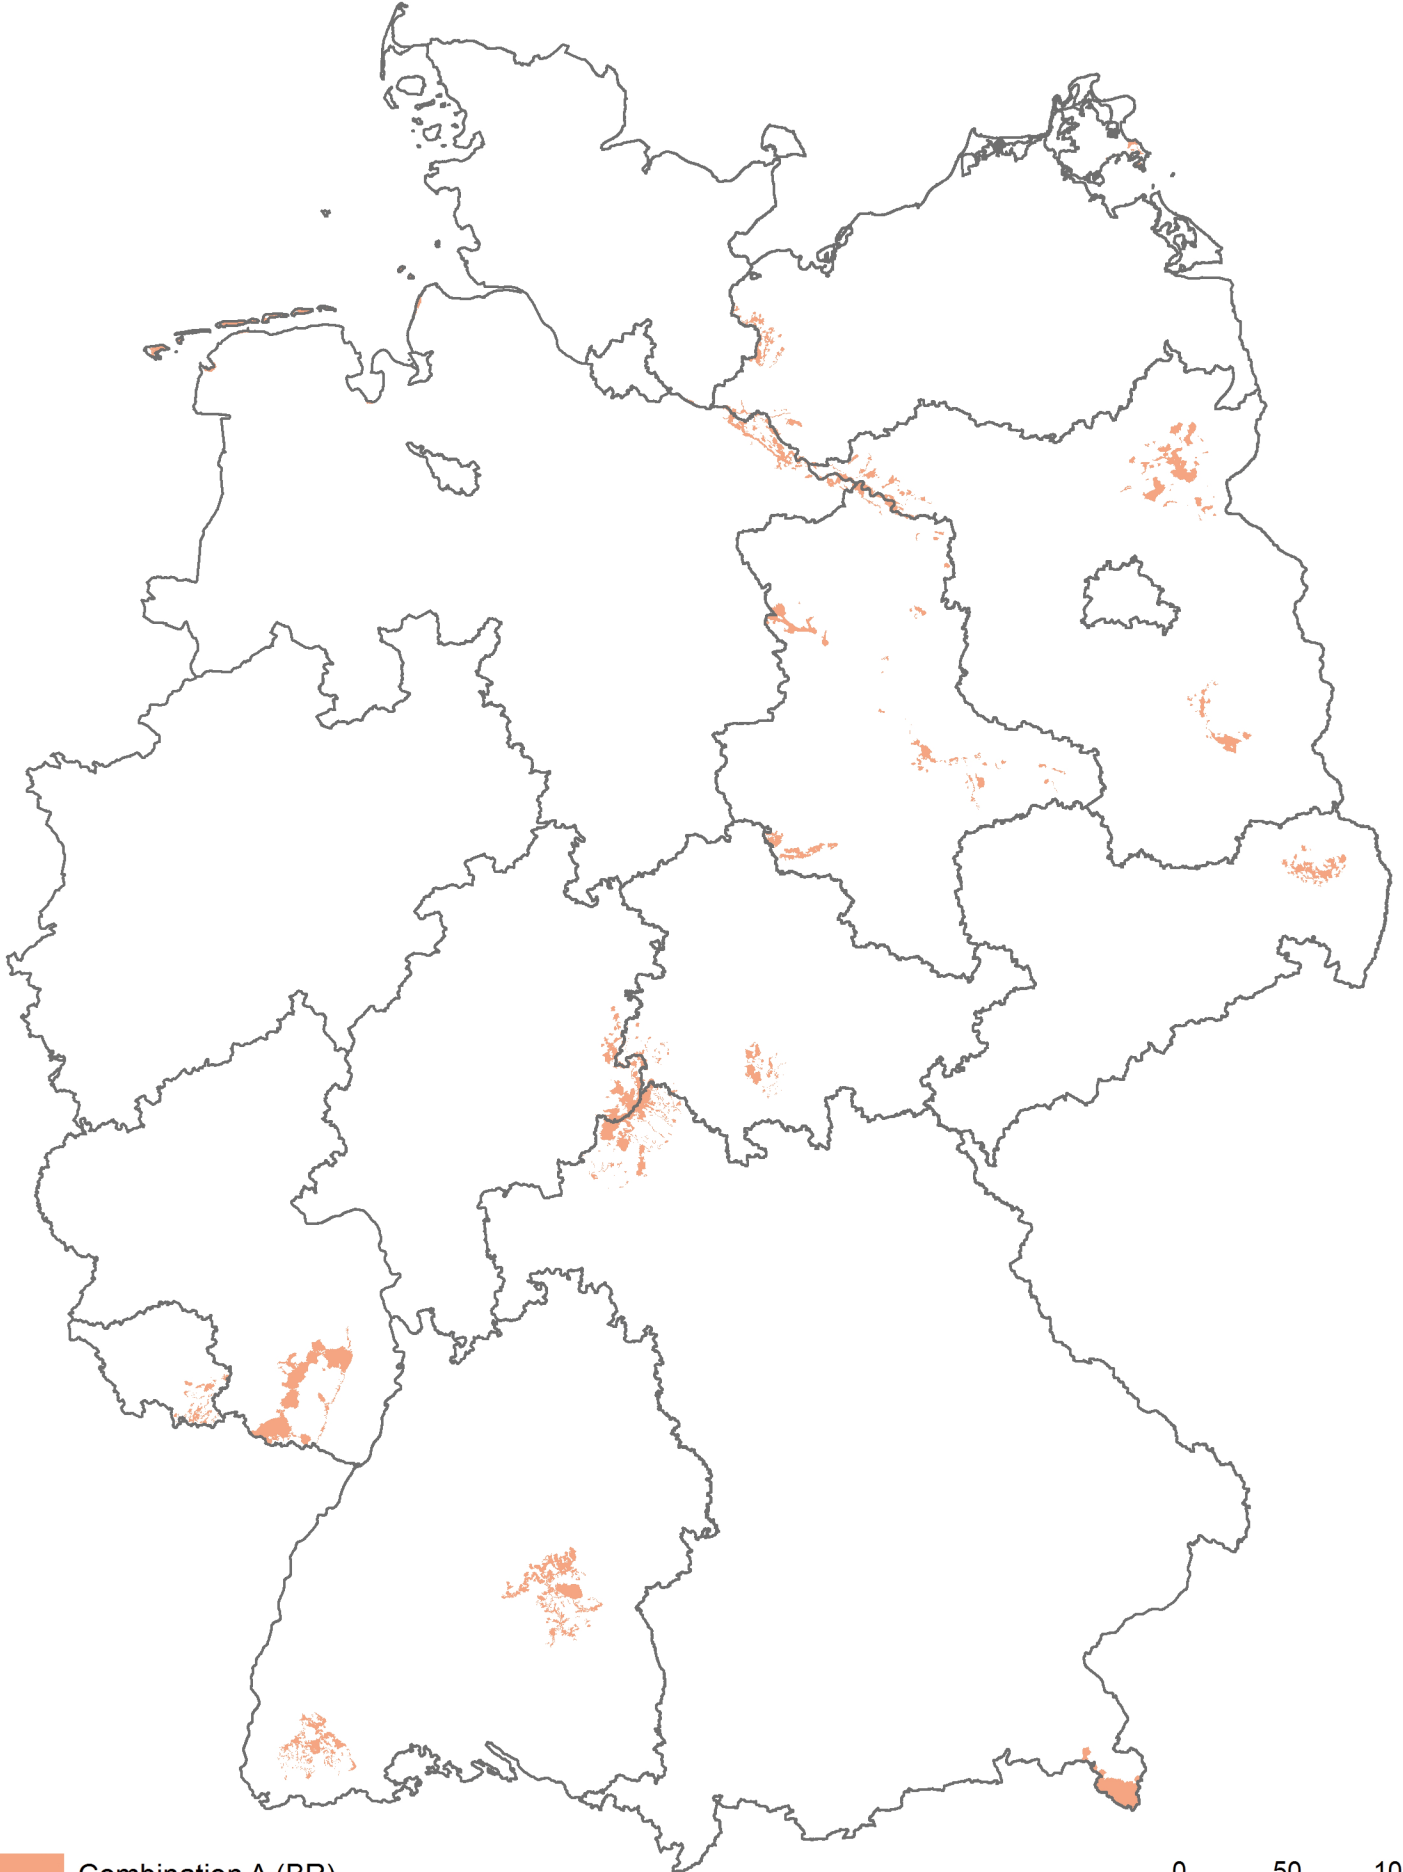

# Protection Area Combination A

 Combination A (BR)

0 50 100 km