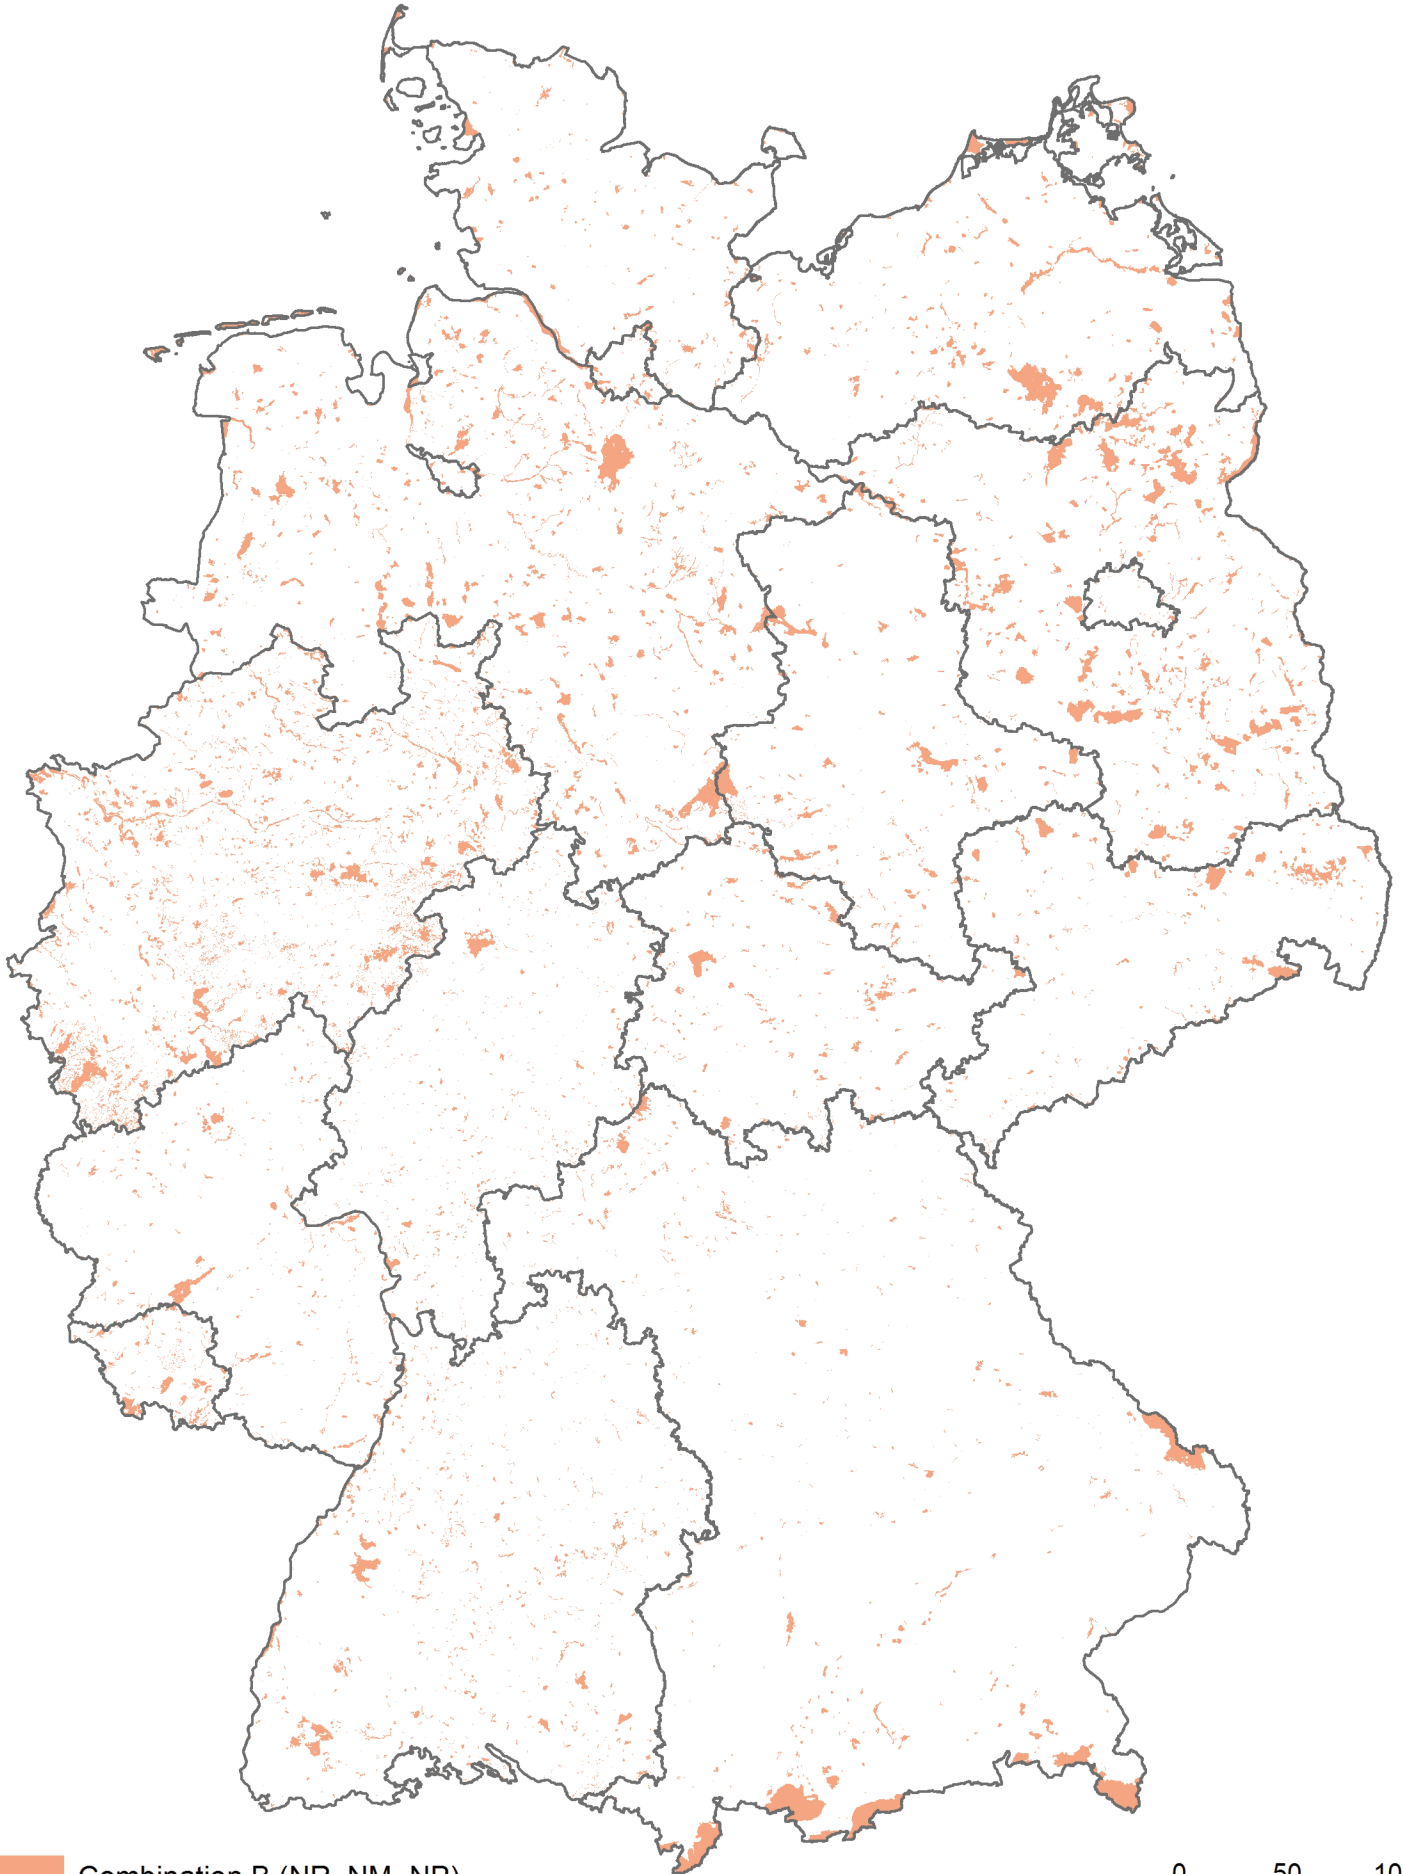

# Protection Area Combination B

 Combination B (NR, NM, NP)

0 50 100 km