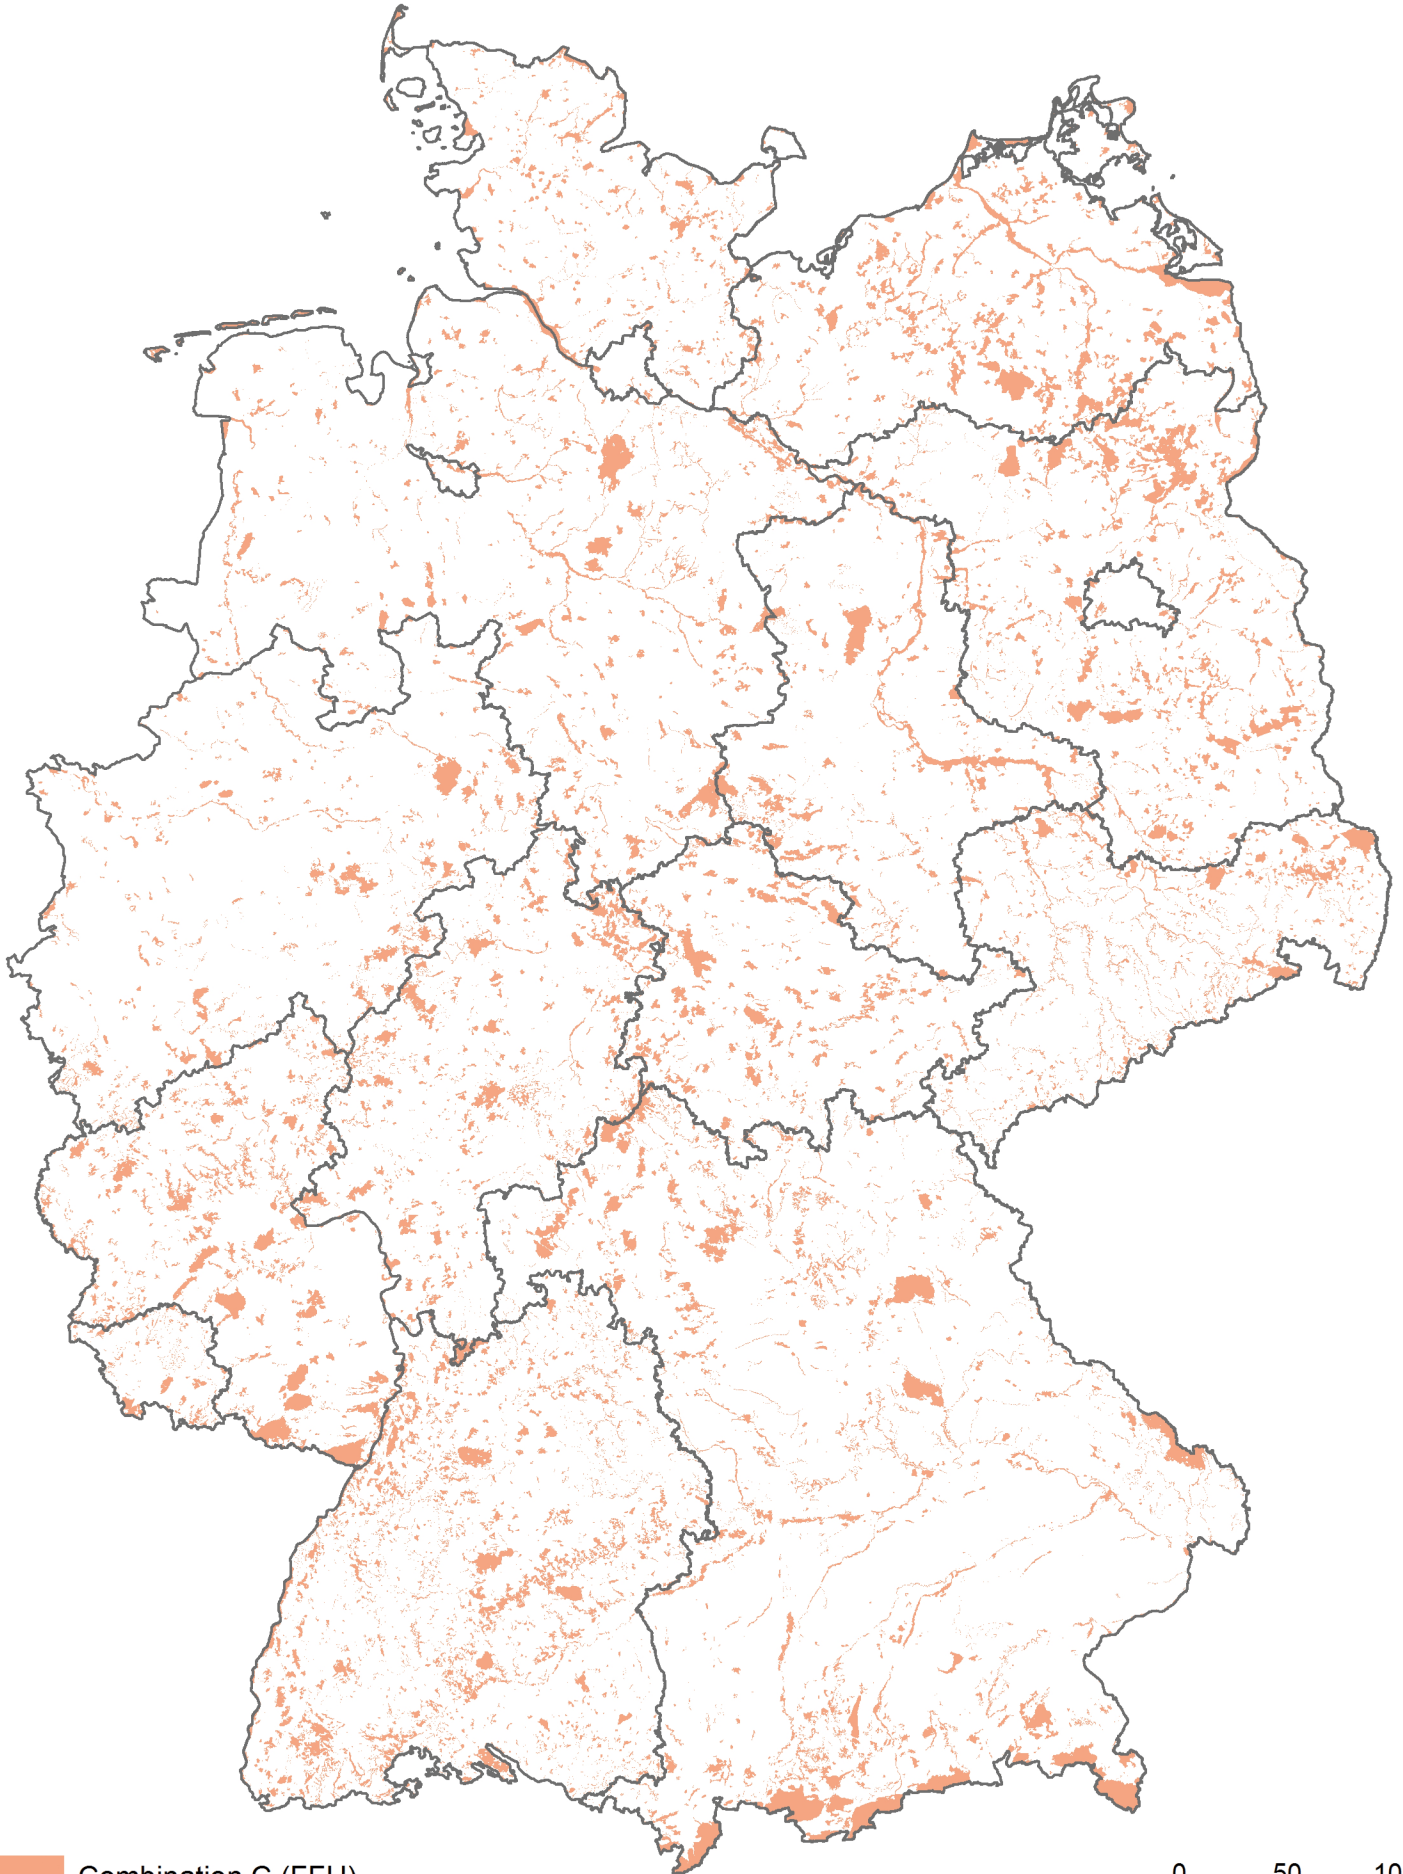

Protection Area Combination C

 Combination C (FFH)

0 50 100 km