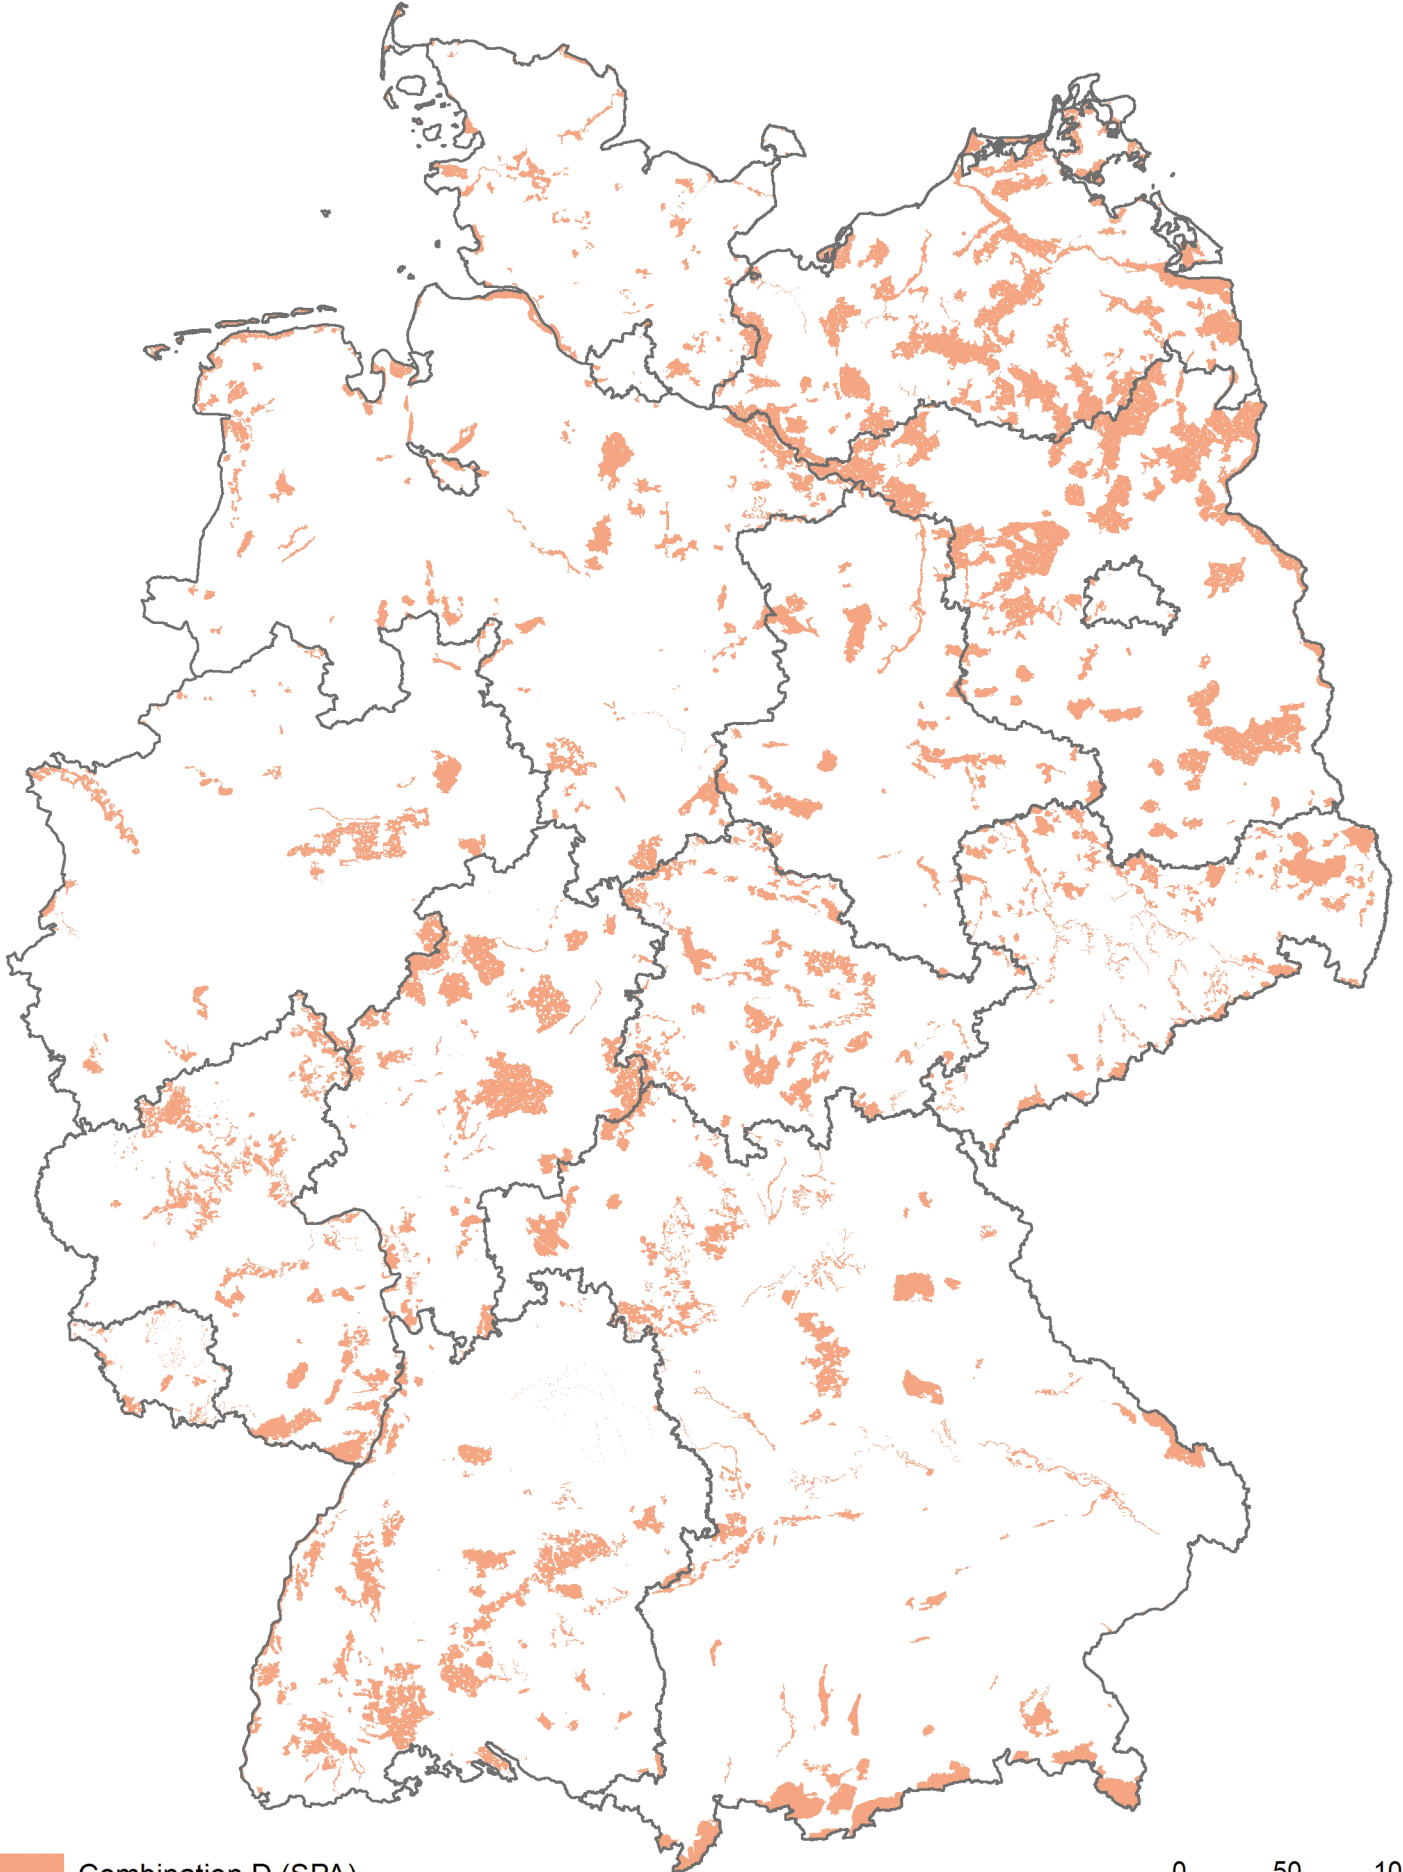

Protection Area Combination D

 Combination D (SPA)

0 50 100 km