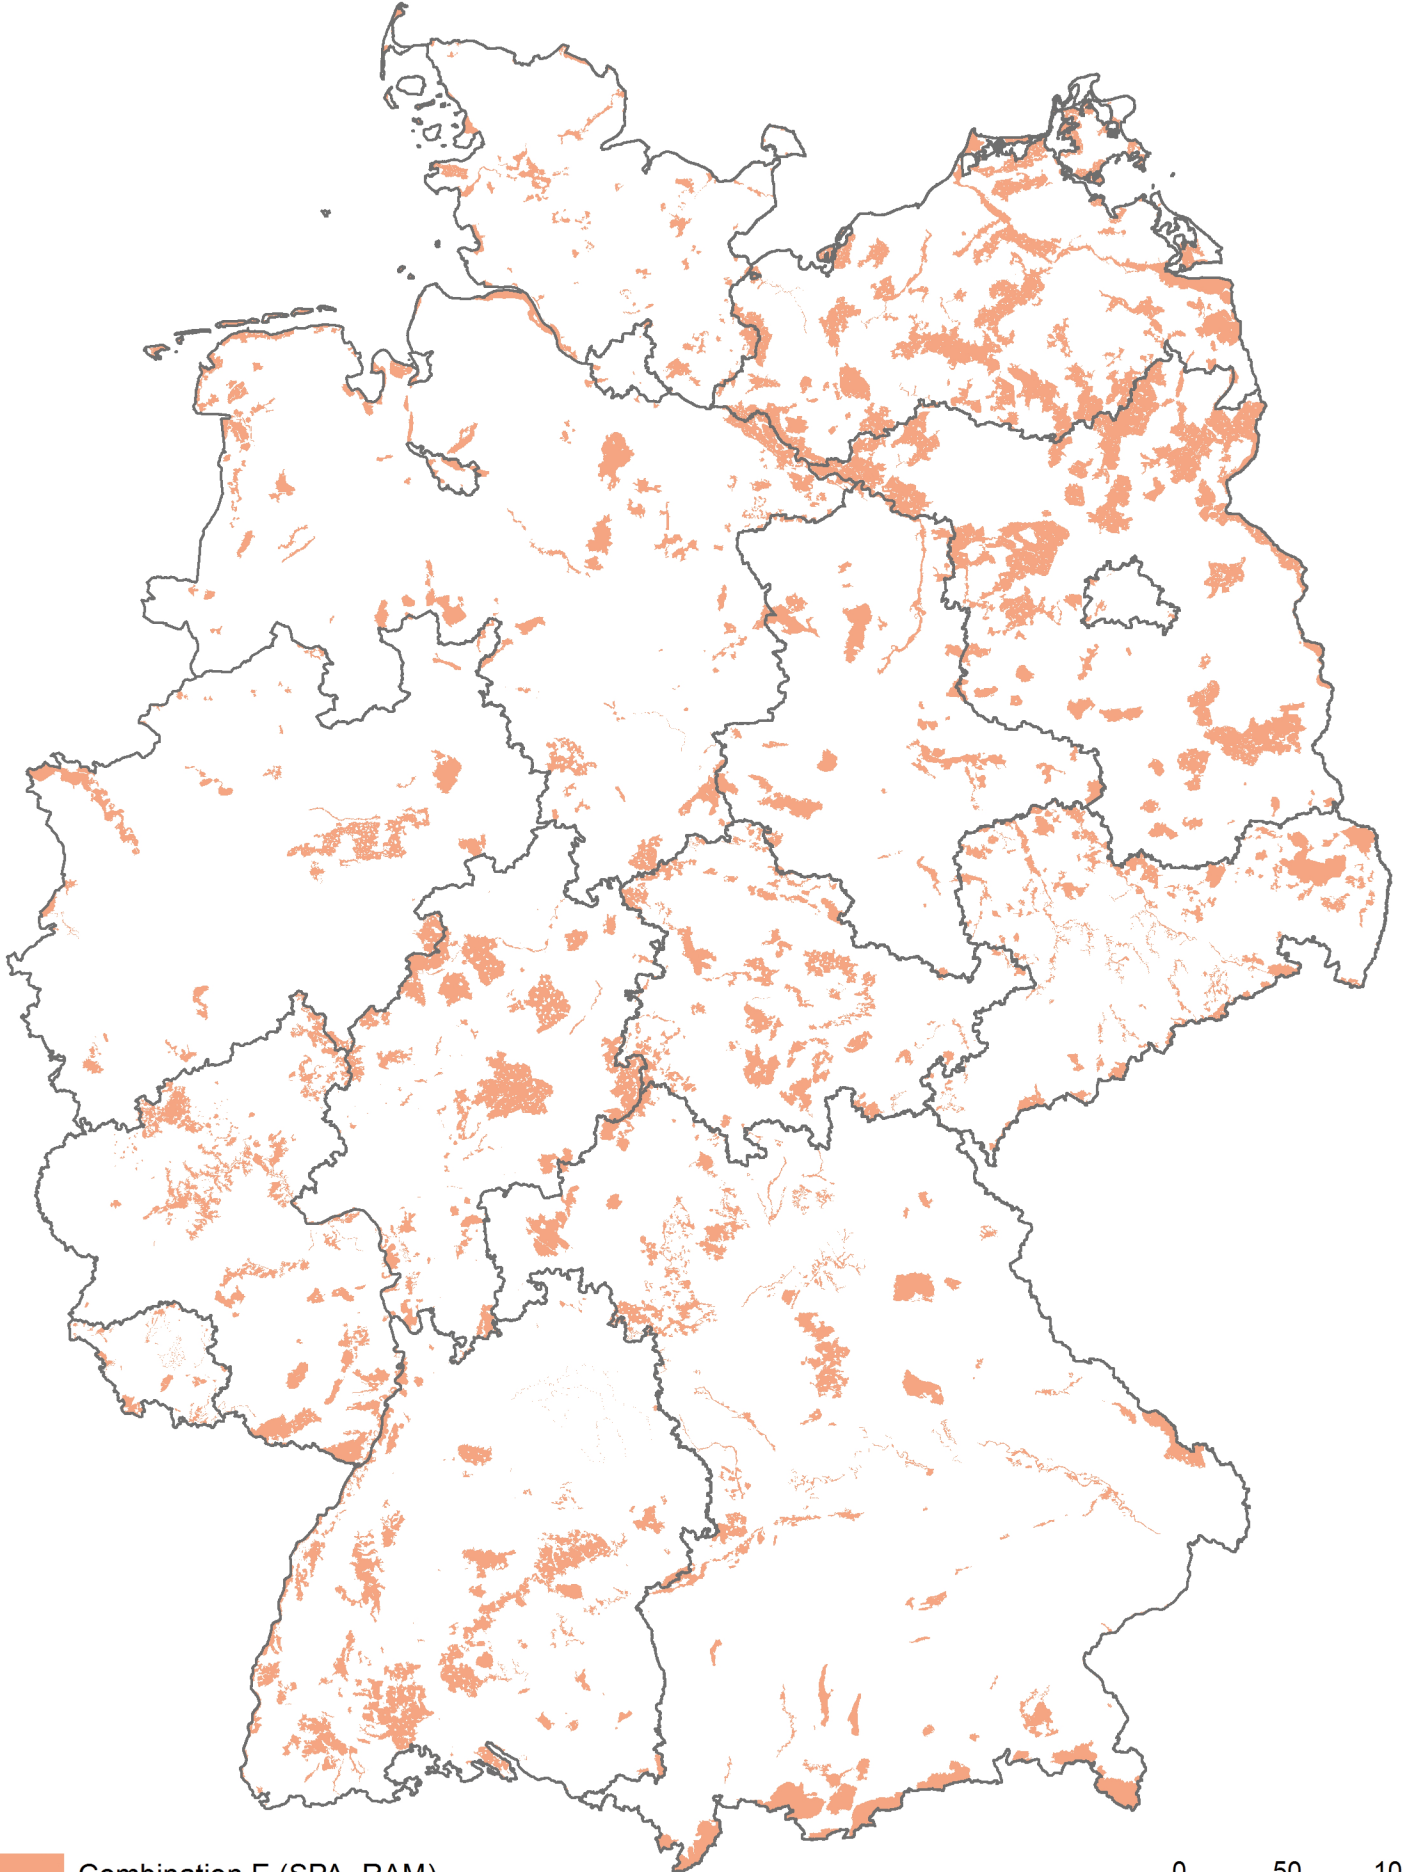

# Protection Area Combination E

Combination E (SPA, RAM)

0 50 100 km