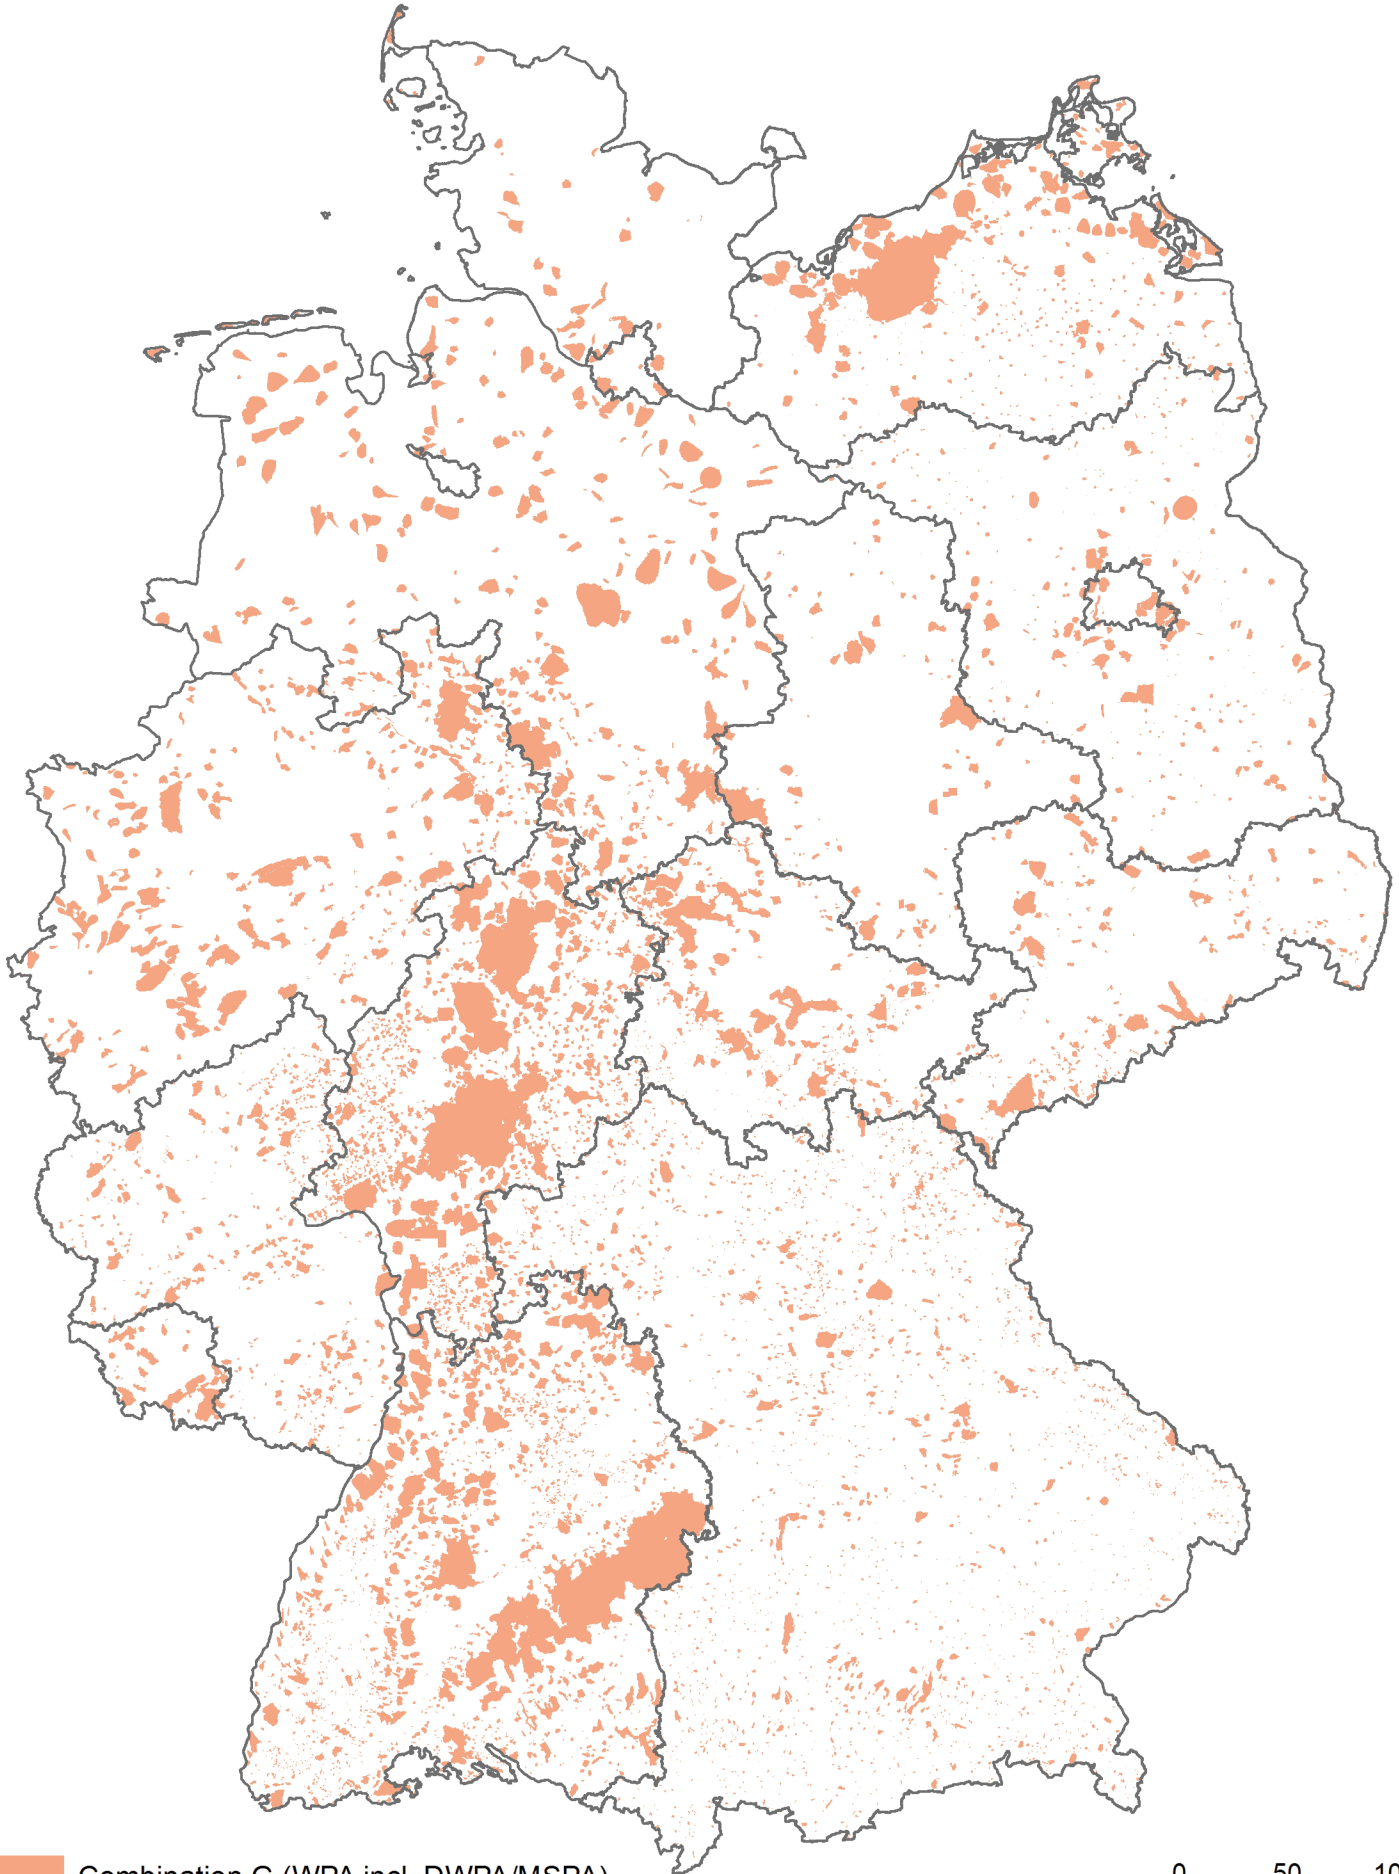

# Protection Area Combination G

Combination G (WPA incl. DWPA/MSPA)

0 50 100 km