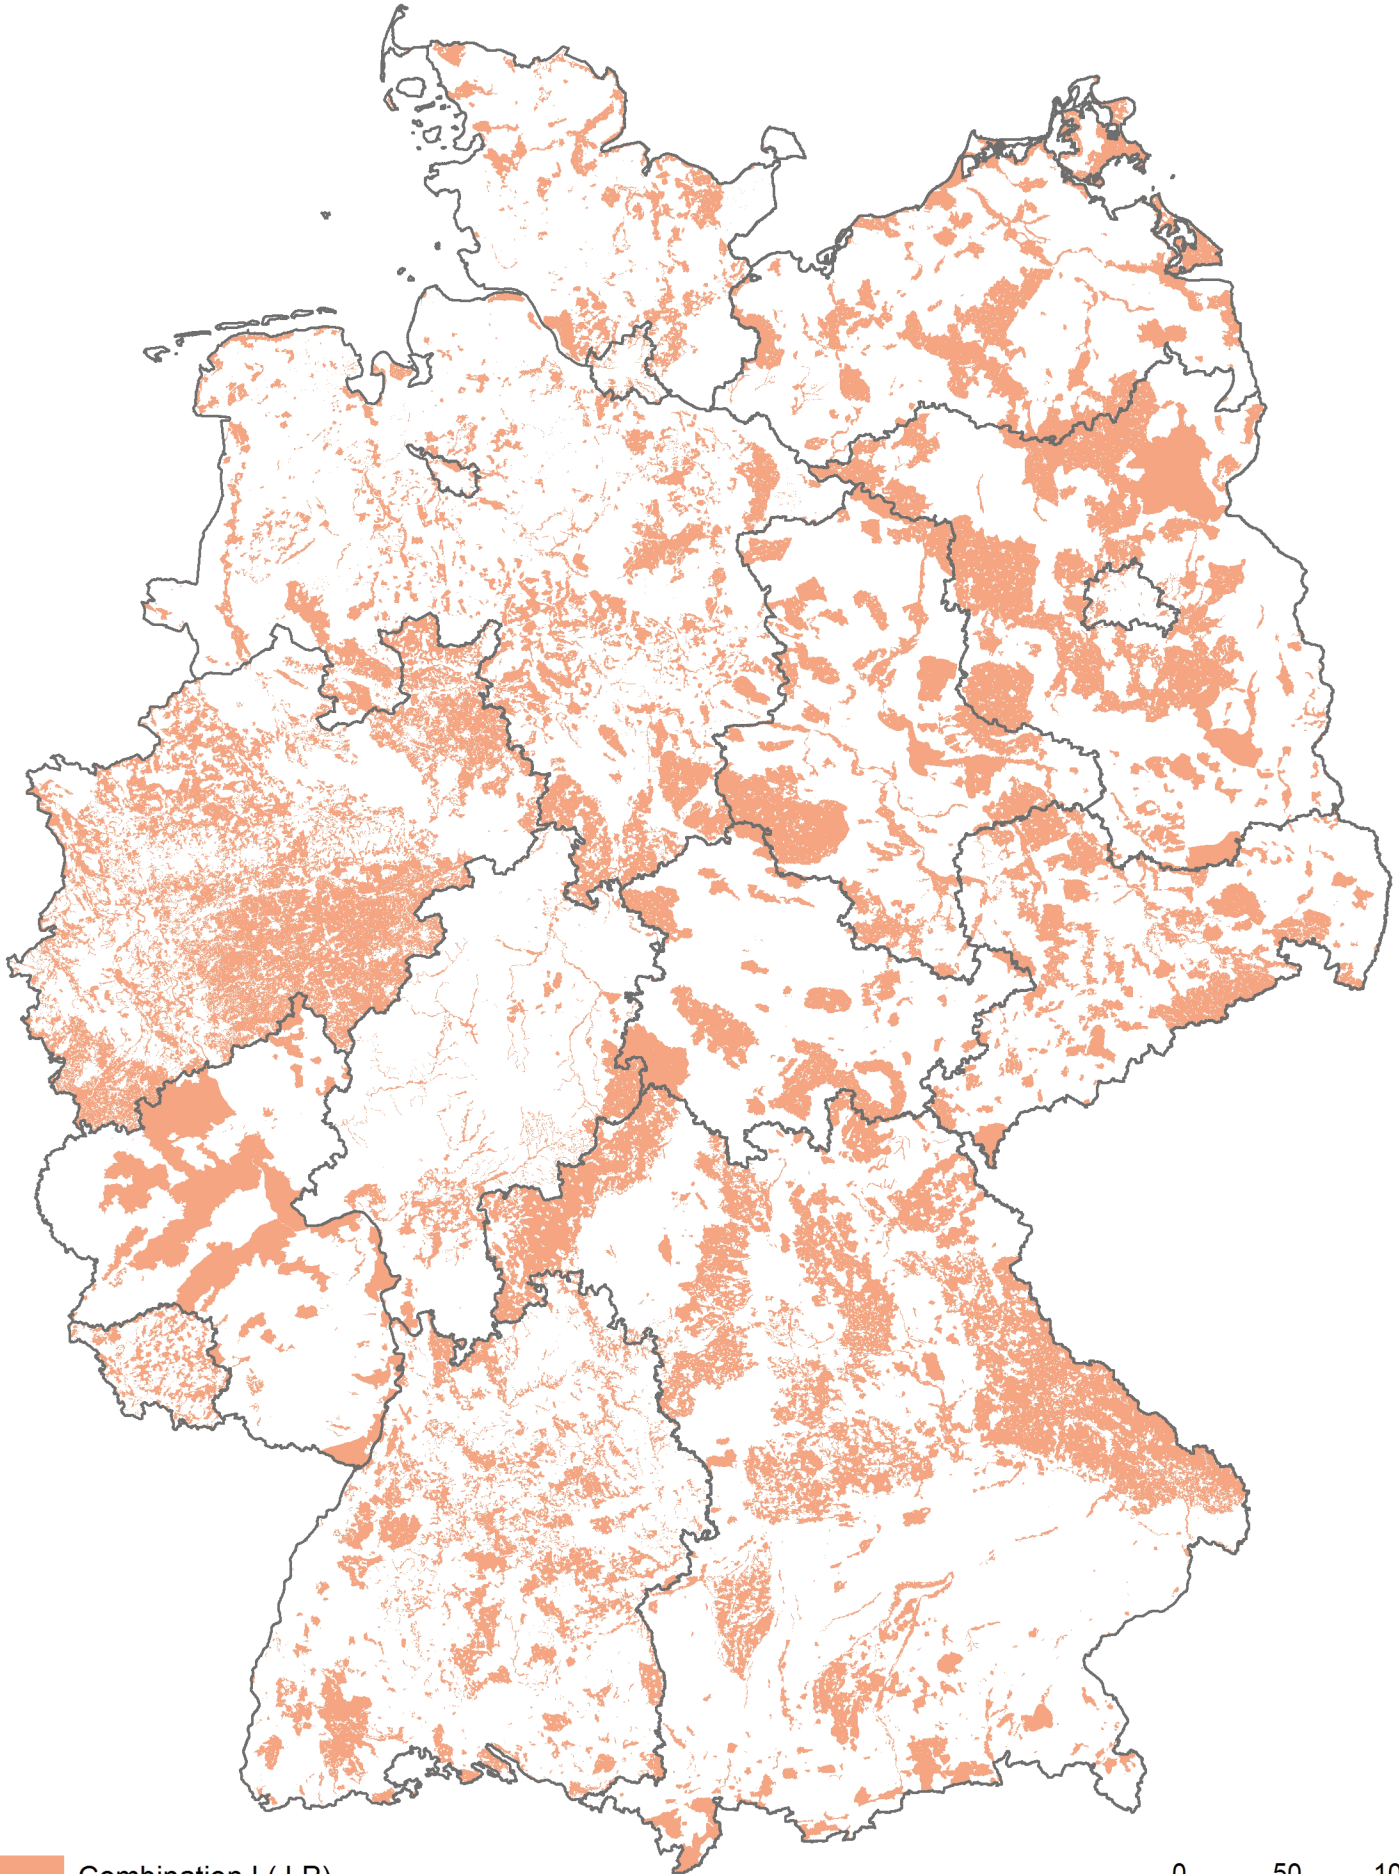

Protection Area Combination I

 Combination I (LP)

0 50 100 km