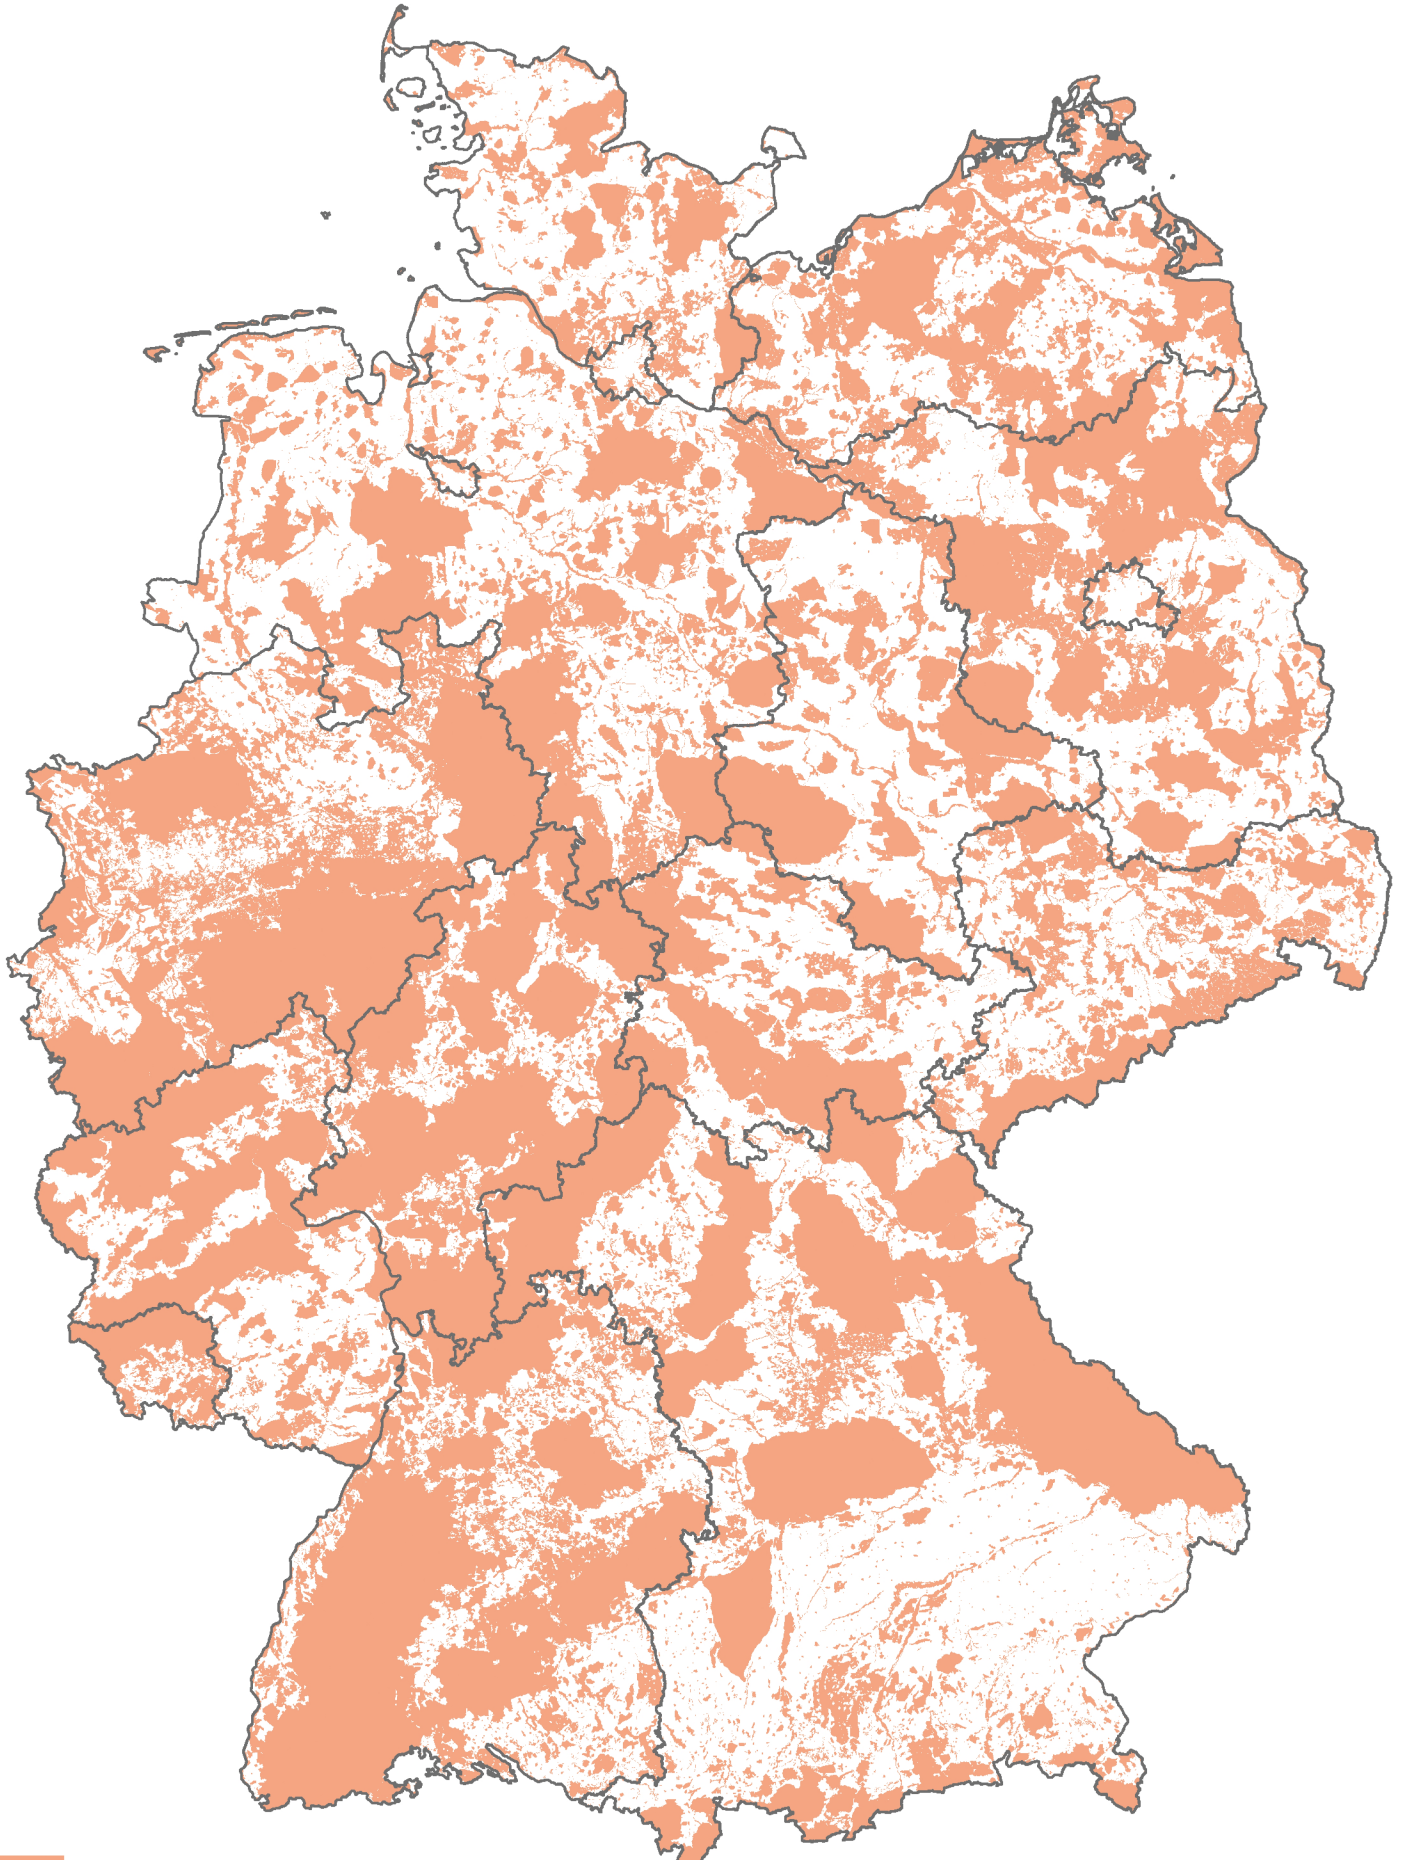

Protection Area Combination J

 Combination J (NP, NR, NM, FFH, SPA, RAM, NK, BR, WPA incl. DWPA/MSPA, LP)⁰ 50 100 km